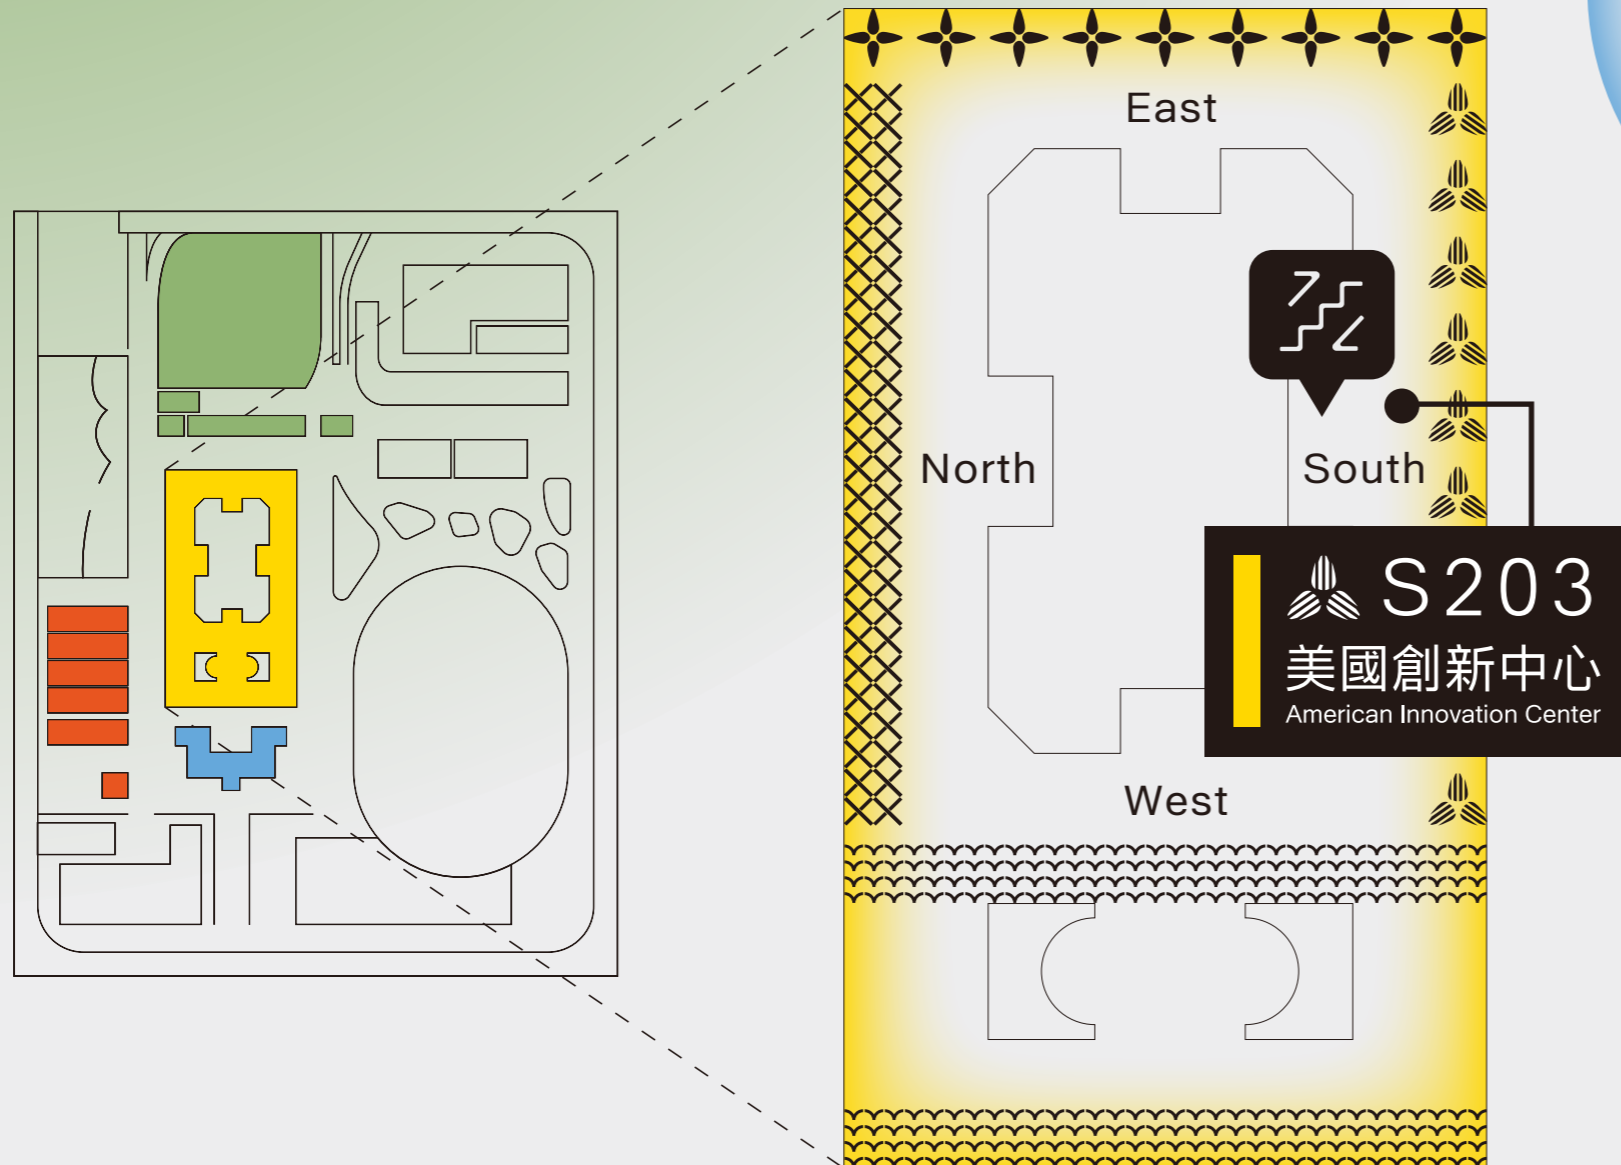

Finding AIC

AIC Wayfinding Design: A DEIA Thinking Approach

Location: 2nd Floor, No.133, Guangfu South Road,
Xinyi District, Taipei City 11072, Taiwan
(A7-S203, 2nd Floor, Southbound Corridor, Tobacco Factory)

AIC Location Fun Facts

Inside "Tobacco Factory" in the "Arts & Culture Zone"

At the southbound corridor inside the "Tobacco Factory"

S203

Located in the Unit "S203" on the 2nd floor (at the southbound corridor).

AIC Wayfinding - STEPS

Locate the "Arts & Culture Zone".

Partition and color-code the park into areas for easy navigation.

Locate the southbound corridor through the pattern.

Pattern the four tobacco-making steps along the factory's four directions.

Finding AIC STEPS:

- STEP 1. Enter the park and confirm your current location.
- STEP 2. Arrive at the Tobacco Factory in the Arts and Culture Zone.
- STEP 3. Arrive at the southbound corridor.
- STEP 4. Arrive at the stairwell and go up to the 2nd floor.
- STEP 5. Find the Number Plaque: S203.
- STEP 6. You're at AIC.